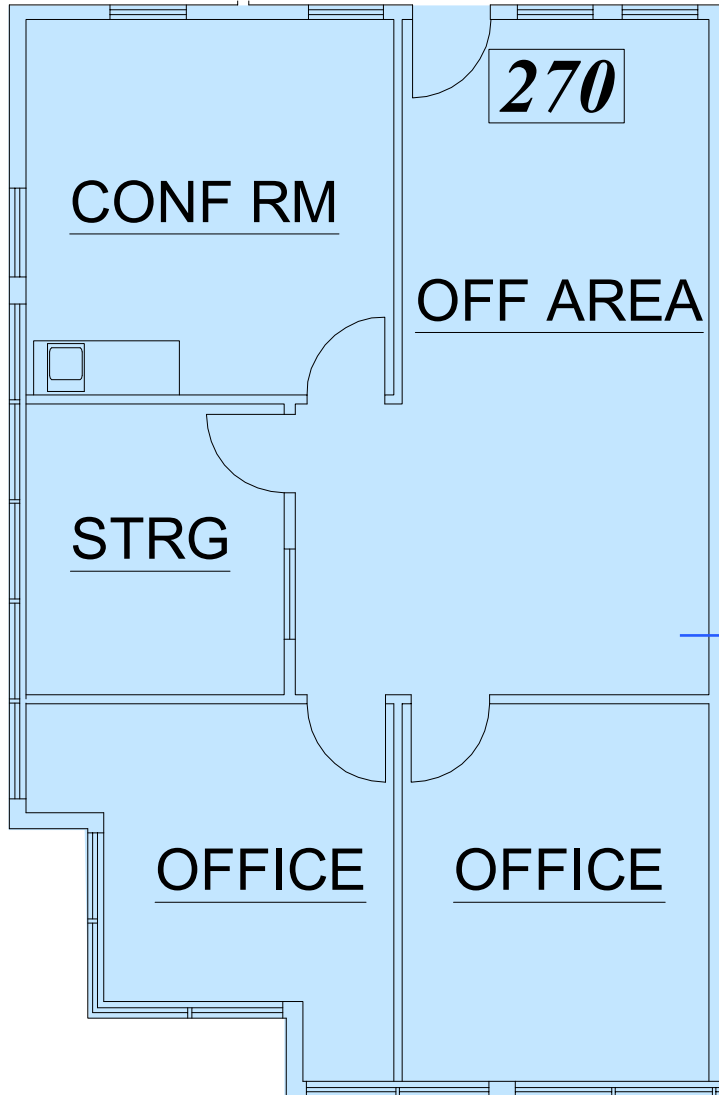

140 Gregory Lane | Pleasant Hill, CA

Suite 270

Suite 270
±1,259 RSF

Key Plan Floor - 2