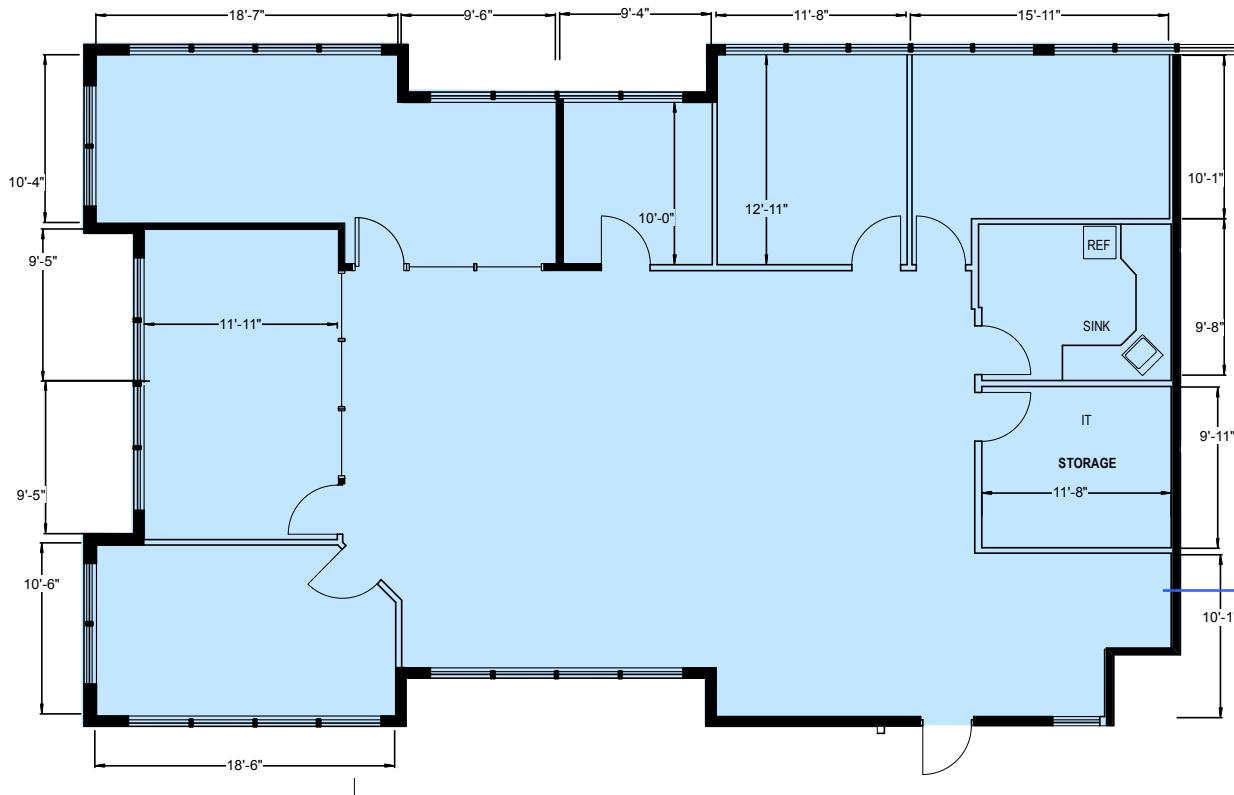

140 Gregory Lane | Pleasant Hill, CA

# Suite 240

Suite Location

Key Plan Floor - 2

Suite 240  
±3,097 RSF

- Available with 45 days' notice