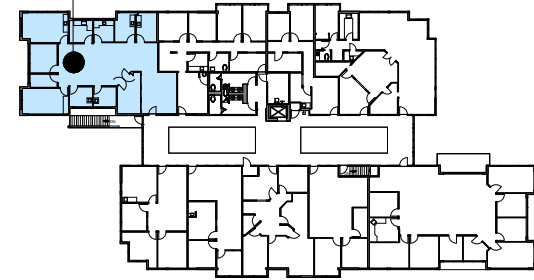

140 Gregory Lane | Pleasant Hill, CA

# Suite 240

Suite Location

Key Plan Floor - 2

Suite 240  
±3,097 RSF

- Available with 45 days' notice